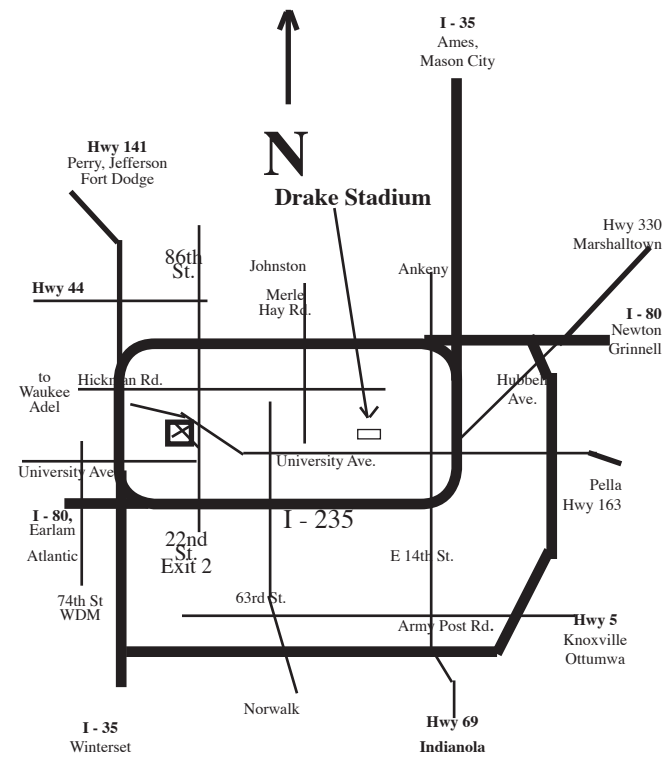

After 30 plus years in the specialty running business, F.S. takes great pride in your many recommendations of our ability to help your athletes pick the right shoes for their needs. We do this based on their individual foot structure and running style as well as what they might think is in fashion. F.S. does not limit ourselves to only a few brands as we've found that no one company makes the perfect shoe for everyone.

We cannot force an athlete to buy what we recommend to them. We can alert them if we think they are buying the wrong shoes. We believe that is part of our responsibility. We won't refuse to make the sale. If we refuse to make the sale, they'll just buy it elsewhere.

Shoes are available that will fit most any size & budget. Included is a partial list of closeout shoes.

Tights, shorts, stopwatches, etc. sre always in stock year-round.

This price list can be downloaded from www.FitnessSports.com. Go to Coaches Info.

HOW TO PLACE AN ORDER

Coaches: Call us between 10:00 AM and 7:00 PM here at Fitness Sports. On weekdays we will ship in-stock shoes within 24 hrs..

Shipping via USPS Priority Mail is $9 in Iowa, We will ship two or more pair via UPS to arrive the next day. Call for quote. during store hours as stated above. We accept Mastercard, Visa and Discover credit or debit cards. In- stock shoes will go out within 24 hrs.

**Take
I - 235 to Exit #2 in W.D.M.
and go north (left)
to Swanson Blvd.**

West Des Moines / Des Moines Area

Fitness Sports Ltd.
WE'RE RIGHT OFF THE FREEWAY
8810 Swanson Blvd.
(Swanson Depot)
Clive, IA. 50325
Phone (515) 277-4785
IowaToll Free 800/529-7684
Fax (515) 277-3854
www.fitnessSports.com

Heart & Workout monitors

Get and keep your athletes in peak condition. Know when they are overtraining. Know when they are about to be sick. And finally, know when they need to rest. New models are even better values!

Polar, Tom Tom, Garmin

Garmin Forerunner 10 spd & dist,	$79
Garmin Forerunner 15 above + activity	$119
Garmin Forerunner 15 above + HR	$149
Garmin Forerunner 25 above + activity	$169
Garmin Forerunner 25 above + HR	$199
FR 220 speed & dist. & coaching	$169
FR 225 above + built in heartrate	$249
FR 230 speed & dist., coaching, phone link	$249
FR 230 HR above + heartrate	$299
FR 235 above + built in heartrate	$329
FR 630	$529
FR 630 HR all above plus recovery	$599
920XT w/o hr, sp & dst. trainer plus tri	$449
910XHR all the above for multisports	$499

Also Available;
Stopwatches, Uniforms.
plus other accesories.

Remember; we've moved!
See our New Address

Fitness Sports

We've Moved one mile west!

8810 Swanson Blvd. Clive, IA.
(Swanson Depot)

**Where you have the -
Right to B -Fit**

**School & Team Member
Price List - Spring 2016**